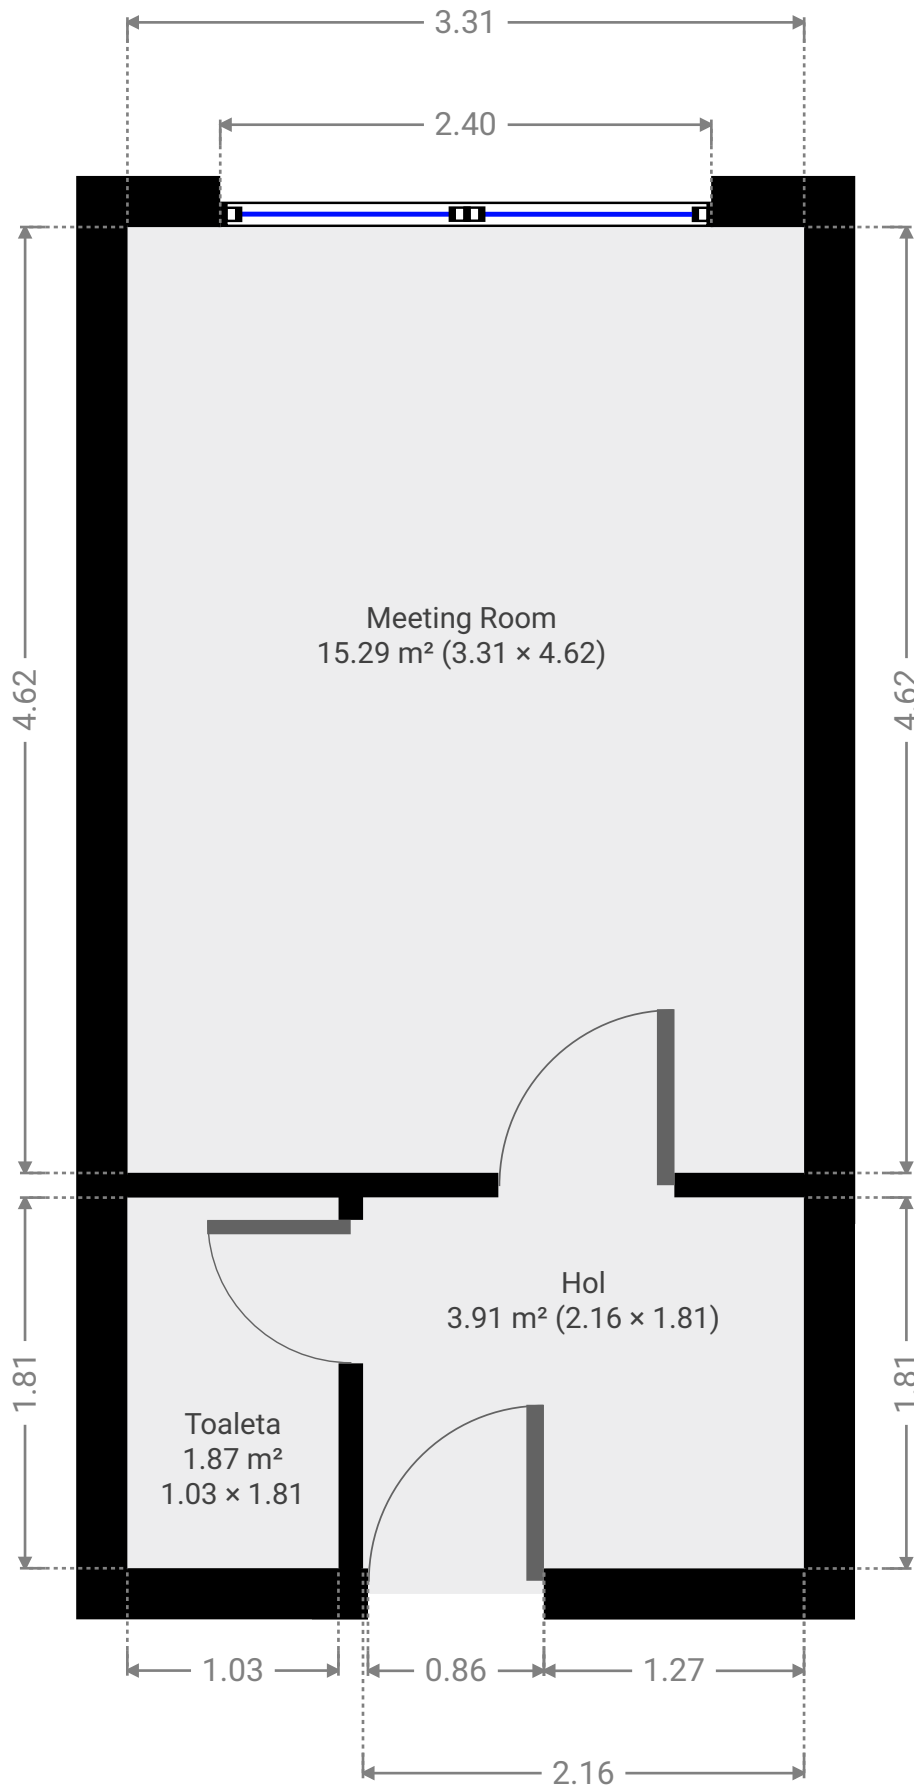

Sala Podcast T11

CREATED ON
2022-05-18

Total area 21.05 m ²	Floors 1	Rooms 1	Bathroom 1
---	--------------------	-------------------	----------------------

Sala Podcast T11

TOTAL AREA: 21.05 m² • LIVING AREA: 21.05 m² • FLOORS: 1 • ROOMS: 1

▼ Ground Floor

TOTAL AREA: 21.05 m² • LIVING AREA: 21.05 m² • ROOMS: 1

Sala Podcast T11

TOTAL AREA: 21.05 m² • LIVING AREA: 21.05 m² • FLOORS: 1 • ROOMS: 1

▼ Hol Ground Floor

WIDTH: 2.16 m • LENGTH: 1.81 m
AREA: 3.91 m² • PERIMETER: 7.94 m

▼ Meeting Room Ground Floor

WIDTH: 3.31 m • LENGTH: 4.62 m • CEILING HEIGHT: 2.57 m
AREA: 15.29 m² • PERIMETER: 15.86 m

Sala Podcast T11

TOTAL AREA: 21.05 m² • LIVING AREA: 21.05 m² • FLOORS: 1 • ROOMS: 1

▼ Toaleta Ground Floor

WIDTH: 1.03 m • LENGTH: 1.81 m
AREA: 1.87 m² • PERIMETER: 5.69 m