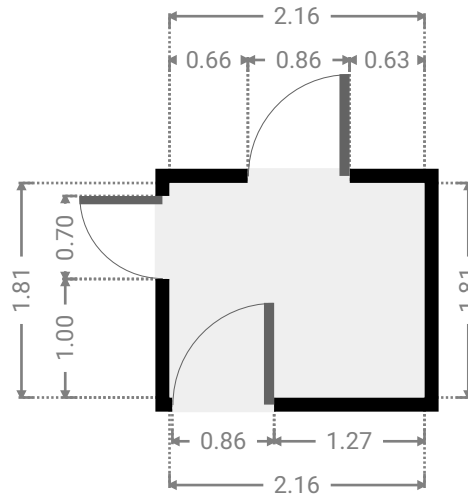

Sala Podcast T11

CREATED ON
2022-05-18

Total area 21.05 m ²	Floors 1	Rooms 1	Bathroom 1
---	--------------------	-------------------	----------------------

Sala Podcast T11

TOTAL AREA: 21.05 m² • LIVING AREA: 21.05 m² • FLOORS: 1 • ROOMS: 1

▼ Ground Floor

TOTAL AREA: 21.05 m² • LIVING AREA: 21.05 m² • ROOMS: 1

Sala Podcast T11

TOTAL AREA: 21.05 m² • LIVING AREA: 21.05 m² • FLOORS: 1 • ROOMS: 1

▼ Hol Ground Floor

WIDTH: 2.16 m • LENGTH: 1.81 m
AREA: 3.91 m² • PERIMETER: 7.94 m

▼ Meeting Room Ground Floor

WIDTH: 3.31 m • LENGTH: 4.62 m • CEILING HEIGHT: 2.57 m
AREA: 15.29 m² • PERIMETER: 15.86 m

Sala Podcast T11

TOTAL AREA: 21.05 m² • LIVING AREA: 21.05 m² • FLOORS: 1 • ROOMS: 1

▼ Toaleta Ground Floor

WIDTH: 1.03 m • LENGTH: 1.81 m
AREA: 1.87 m² • PERIMETER: 5.69 m