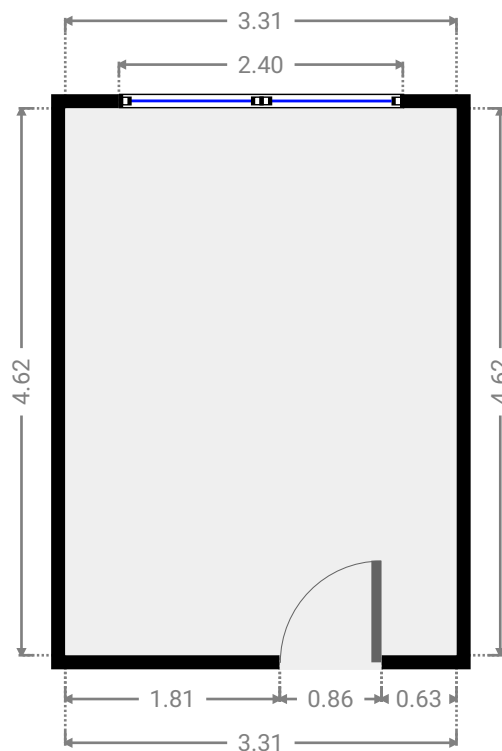

Sala Podcast T11

CREATED ON
2022-05-18

Total area 21.05 m ²	Floors 1	Rooms 1	Bathroom 1
---	--------------------	-------------------	----------------------

Sala Podcast T11

TOTAL AREA: 21.05 m² • LIVING AREA: 21.05 m² • FLOORS: 1 • ROOMS: 1

▼ Ground Floor

TOTAL AREA: 21.05 m² • LIVING AREA: 21.05 m² • ROOMS: 1

Sala Podcast T11

TOTAL AREA: 21.05 m² • LIVING AREA: 21.05 m² • FLOORS: 1 • ROOMS: 1

▼ Hol Ground Floor

WIDTH: 2.16 m • LENGTH: 1.81 m
AREA: 3.91 m² • PERIMETER: 7.94 m

▼ Meeting Room Ground Floor

WIDTH: 3.31 m • LENGTH: 4.62 m • CEILING HEIGHT: 2.57 m
AREA: 15.29 m² • PERIMETER: 15.86 m

Sala Podcast T11

TOTAL AREA: 21.05 m² • LIVING AREA: 21.05 m² • FLOORS: 1 • ROOMS: 1

▼ Toaleta Ground Floor

WIDTH: 1.03 m • LENGTH: 1.81 m
AREA: 1.87 m² • PERIMETER: 5.69 m